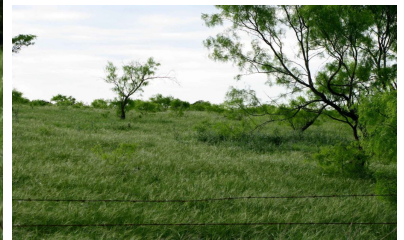

157 +/- acres Coryell County near Purmela, TX

Burks Real Estate | 254-471-5738 | burks@centex.net

157 +/- acres near Purmela, TX in Coryell County with 2 stock tanks, approx. 30 acres coastal and rolling terrain with scattered tree cover. The property is very secluded and is accessed by a deed easement. The property has several nice home sites with great views.