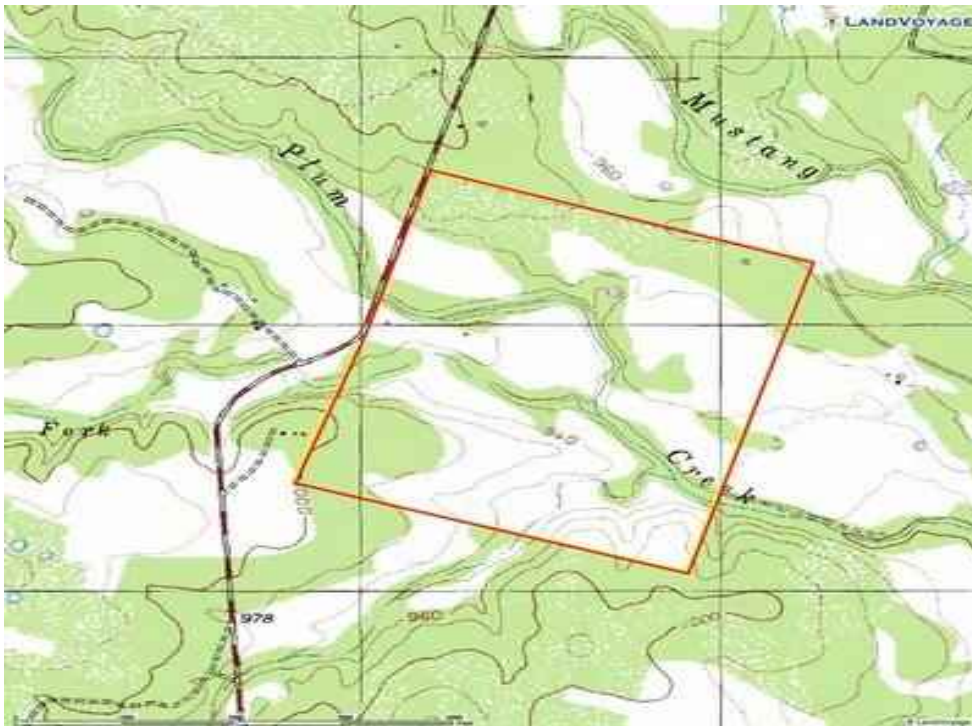

# 320 acres in Coryell County, Texas

Burks Real Estate | 254-471-5738 | burks@centex.net

320 acres with Plum Creek running through the middle of the property. The property has a 3 br 2 ba brick house with 1 well and 1 stock tank. The property is located in Coryell County with FM 932 frontage & frontage on Mustang Rd. There are 2 smaller creeks that run into Plum Creek on the property. The property has excellent tree cover with lots of pecan trees along the creeks. The terrain is rolling with lots of change in the elevation on the property. There is approx. 40 acres of land that could be farmed & there is approx. 18 acres of klein grass.

Price: \$1,120,000

Acres: 320

County: Coryell

City: Jonesboro

State: Texas

Property Type: Farms,  
Ranches

Driving Directions:

From Evant go east on Hwy 84 11 miles to Purmela then turn left on FM 932 & go north on Fm 932 approx. 6 miles then the property will be on your right.