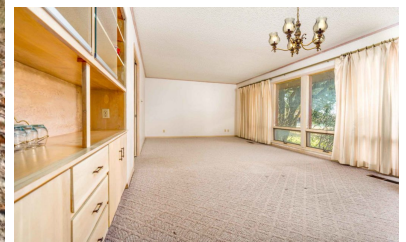

3 Br 2.5 Ba Home on the Golf Course in Gatesville, TX

Burks Real Estate | 254-471-5738 | burks@centex.net

The home is located on the 15th hole on the Gatesville Golf Course with approx. 5 acres lake in the back yard. The home is a split level home with 3 bedrooms and 2.5 bathroom. The home has a formal dining room that could also be used as a second living room, the main living room is on the lower level and it has a fireplace with vaulted ceiling. The bedroom all have walk-in closets and the home has a lot of built-in cabinets and shelves. The home is shaded by large mature live oak trees in the front and back and Plus you have a great view from the back of the home of the Golf Course and Lake.