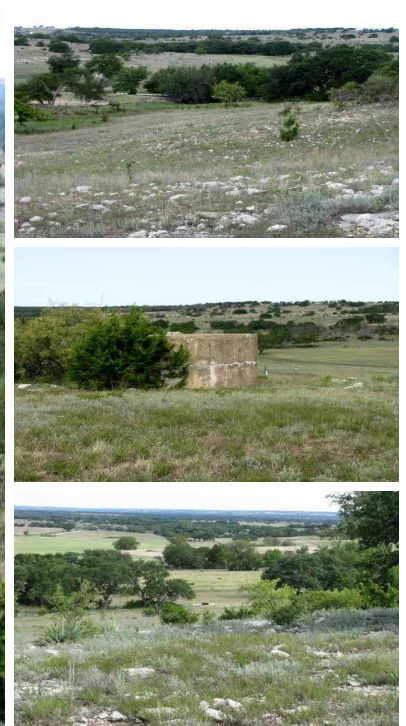

75.43 acres in Mills County, Texas

Burks Real Estate | 254-471-5738 | burks@centex.net

75.43 acres east of Goldthwaite, TX in Mills County. The property has a water well, electricity and a seasonal creek. The property has great views and scattered tree cover. There is a barn and set of pens at the road and there is a nice travel trailer that will be conveying with the sale of the property. Great home site.

- *School District: Star I. S. D.
- *Water: 1 well & seasonal creek
- *Terrain: Rolling with scattered tree cover
- *County: Mills
- *Terms: Cash or Third Party Financing

Price: \$200,000

Acres: 75

County: Mills

City: Goldthwaite

State: Texas

Property Type: Farms,
Ranches

Driving Directions:

From Evant go west on Hwy 84 15 miles to Center City then turn left on CR 332 and go about 100 yards then turn right on CR 323 and go about 3 miles then turn left on CR 312 and go 1/2 mile then turn right on CR 325 and go about 1 mile and the property will be on your left.