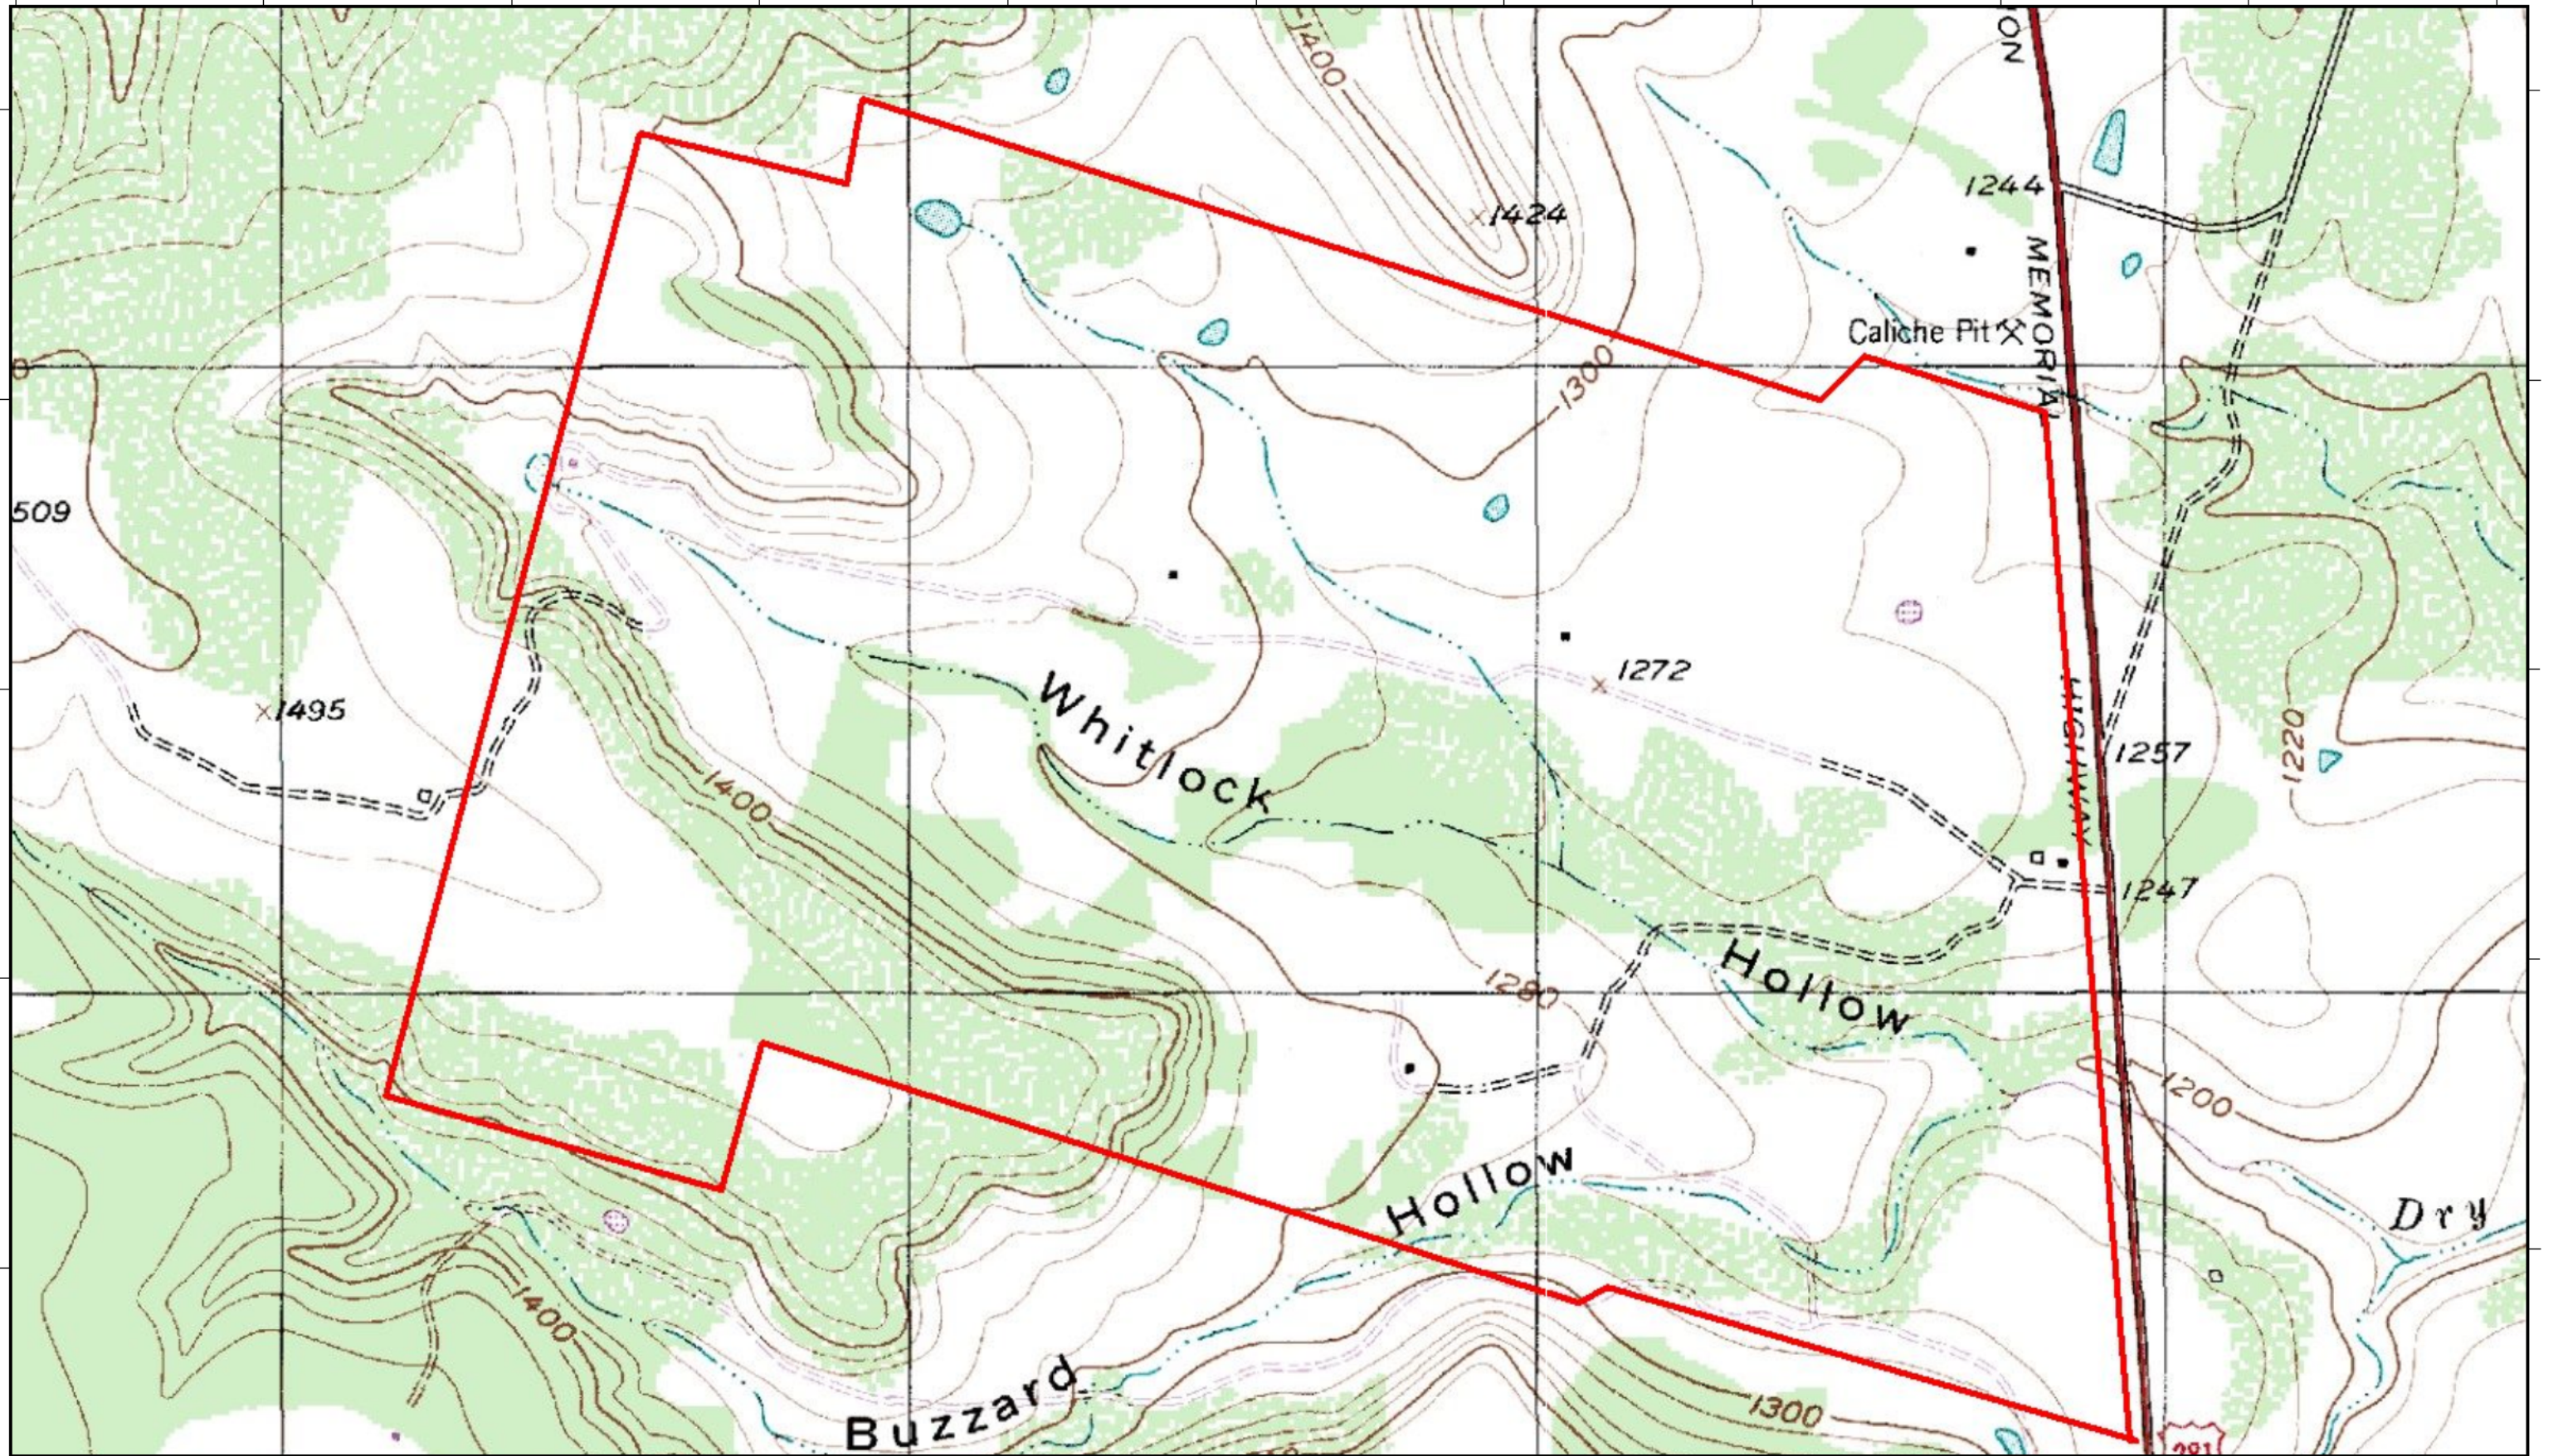

98°11' 98°10'45" 98°10'30" 98°10'15" 98°10' 98°9'45" 98°9'30" 98°9'15" 98°9' 98°8'45" 98°8'30"

31°31'15"

31°31'

31°30'45"

31°30'30"

31°30'15"

31°31'15"

31°31'

31°30'45"

31°30'30"

31°30'15"

98°11' 98°10'45" 98°10'30" 98°10'15" 98°10' 98°9'45" 98°9'30" 98°9'15" 98°9' 98°8'45" 98°8'30"

Universal Transverse Mercator (UTM) Projection Zone 14  
North American Datum of 1983