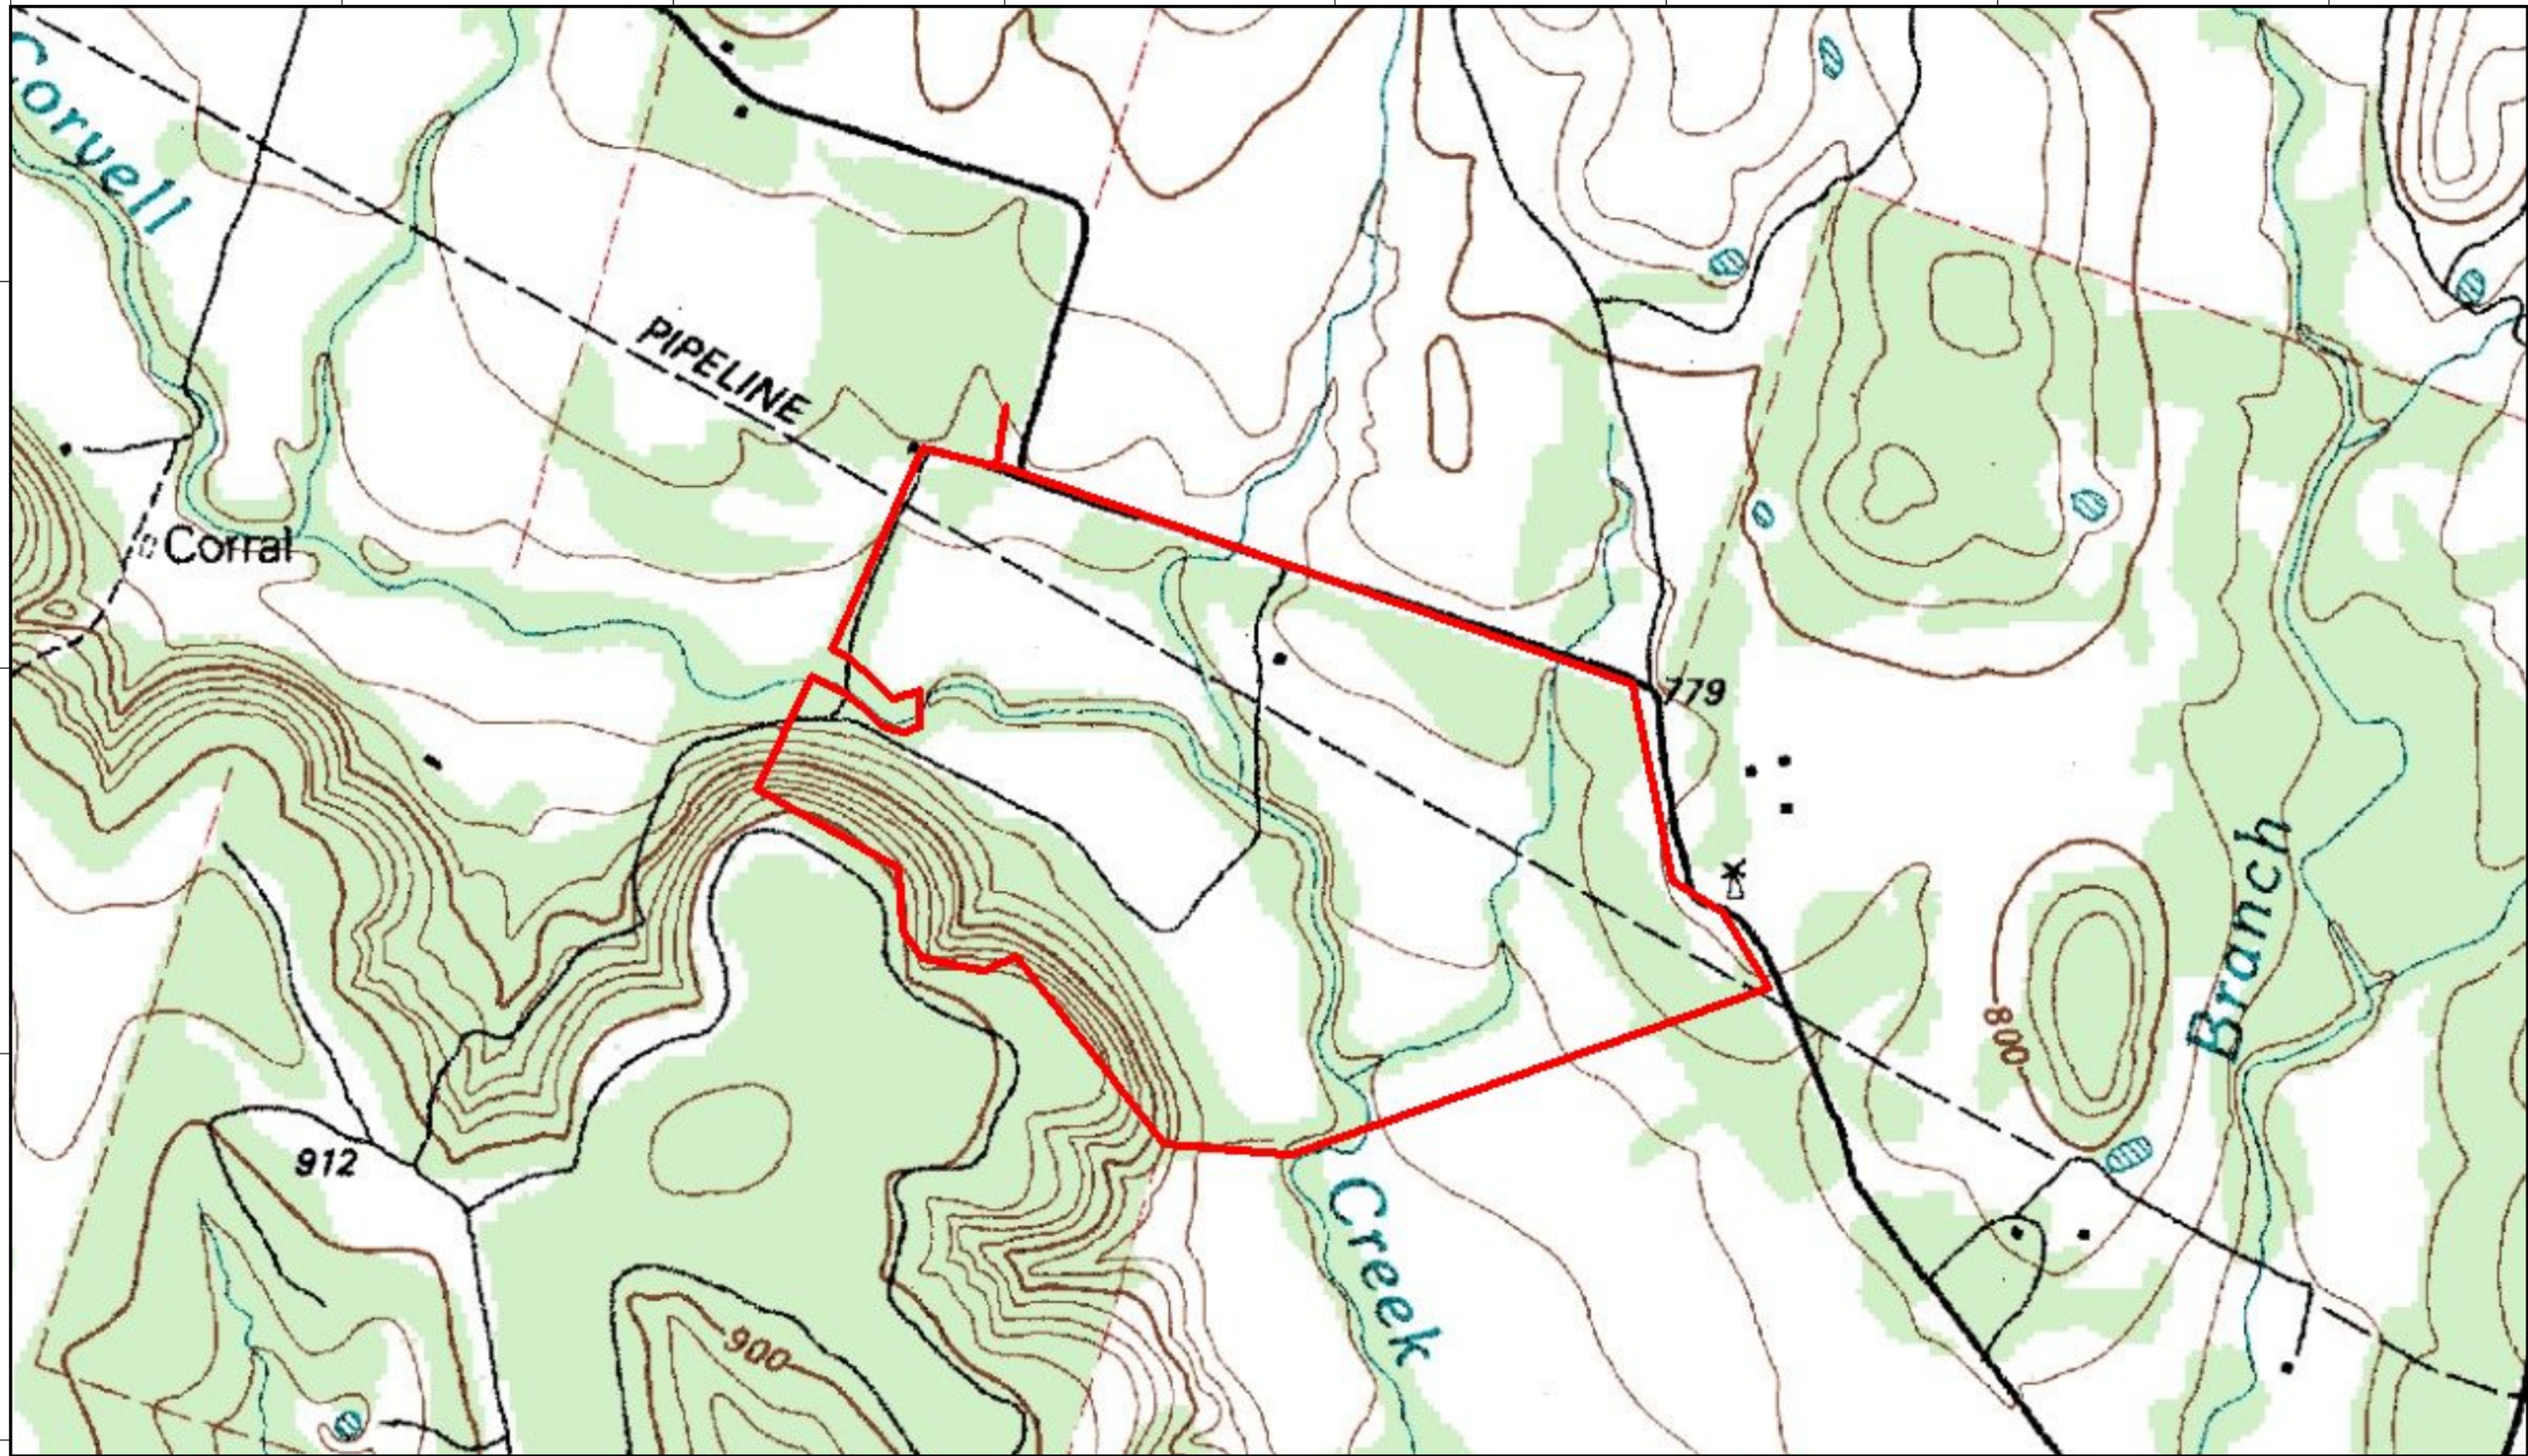

97°37' 97°36'45" 97°36'30" 97°36'15" 97°36' 97°35'45" 97°35'30" 97°35'15"

31°27'

31°27'

31°26'45"

31°26'45"

31°26'30"

31°26'30"

31°26'15"

31°26'15"

97°37' 97°36'45" 97°36'30" 97°36'15" 97°36' 97°35'45" 97°35'30" 97°35'15"

Universal Transverse Mercator (UTM) Projection Zone 14  
North American Datum of 1983