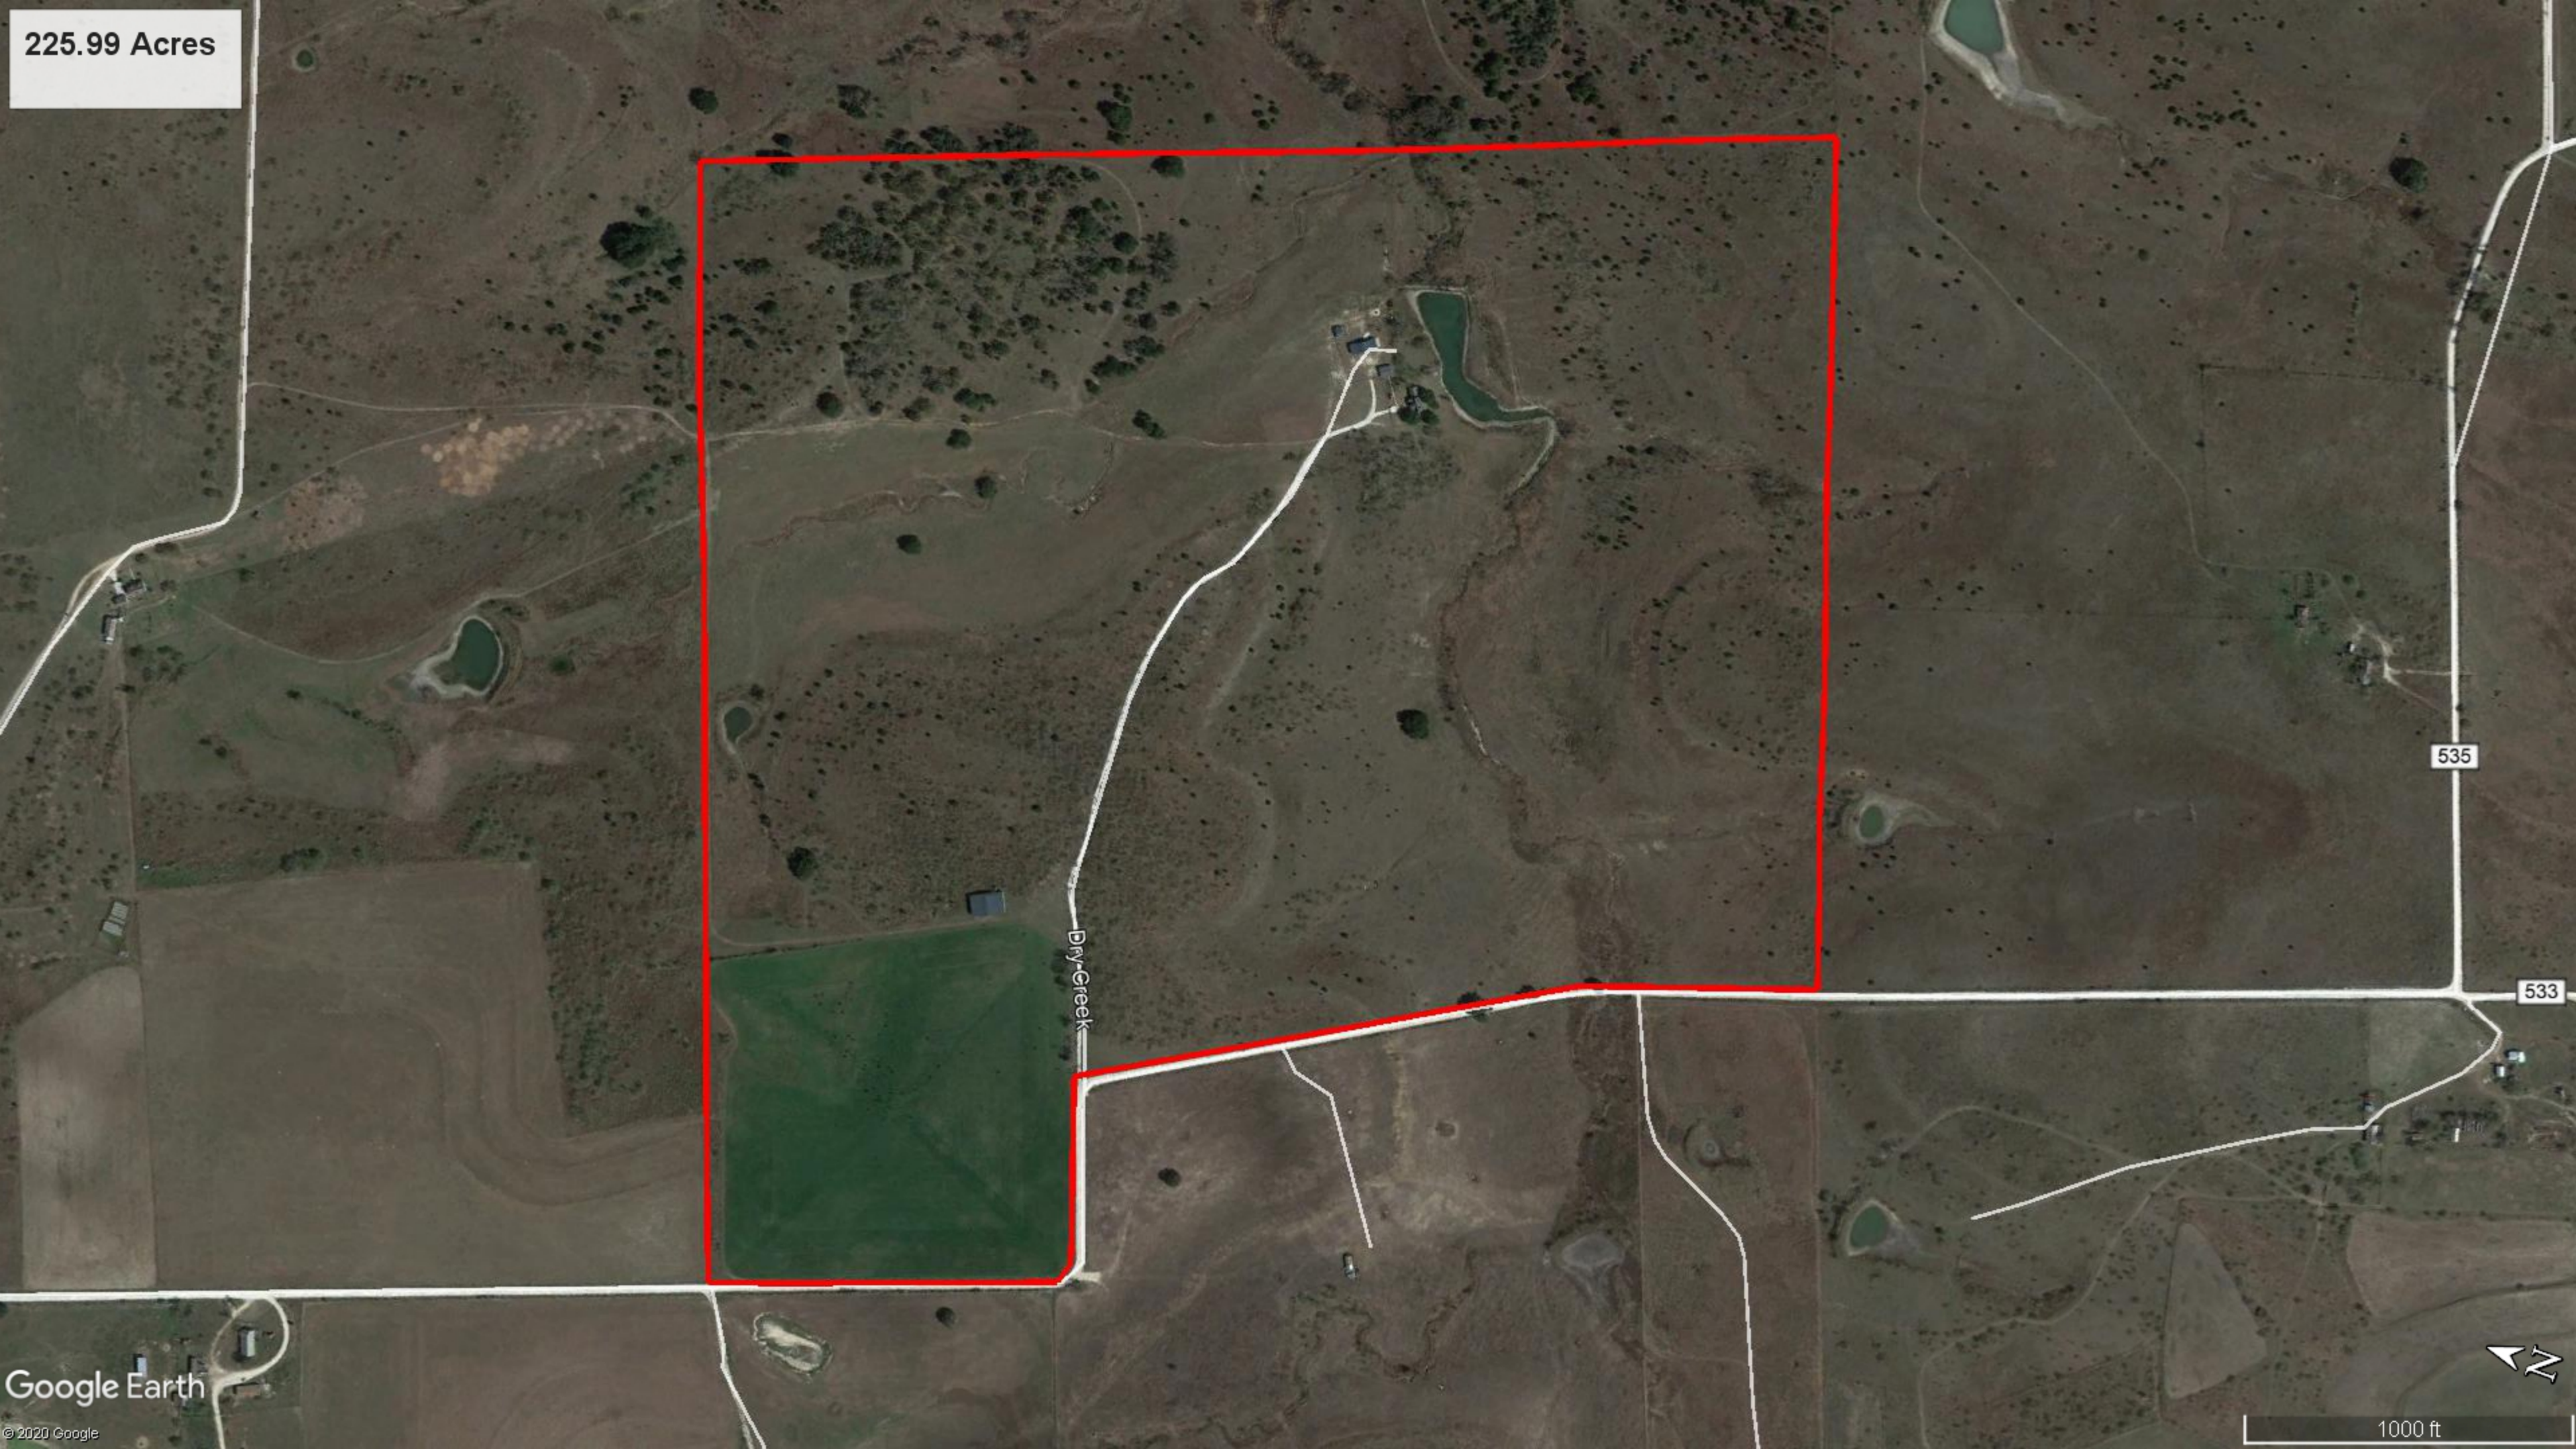

225.99 Acres

Dry-Creek

535

533

Google Earth

© 2020 Google

1000 ft