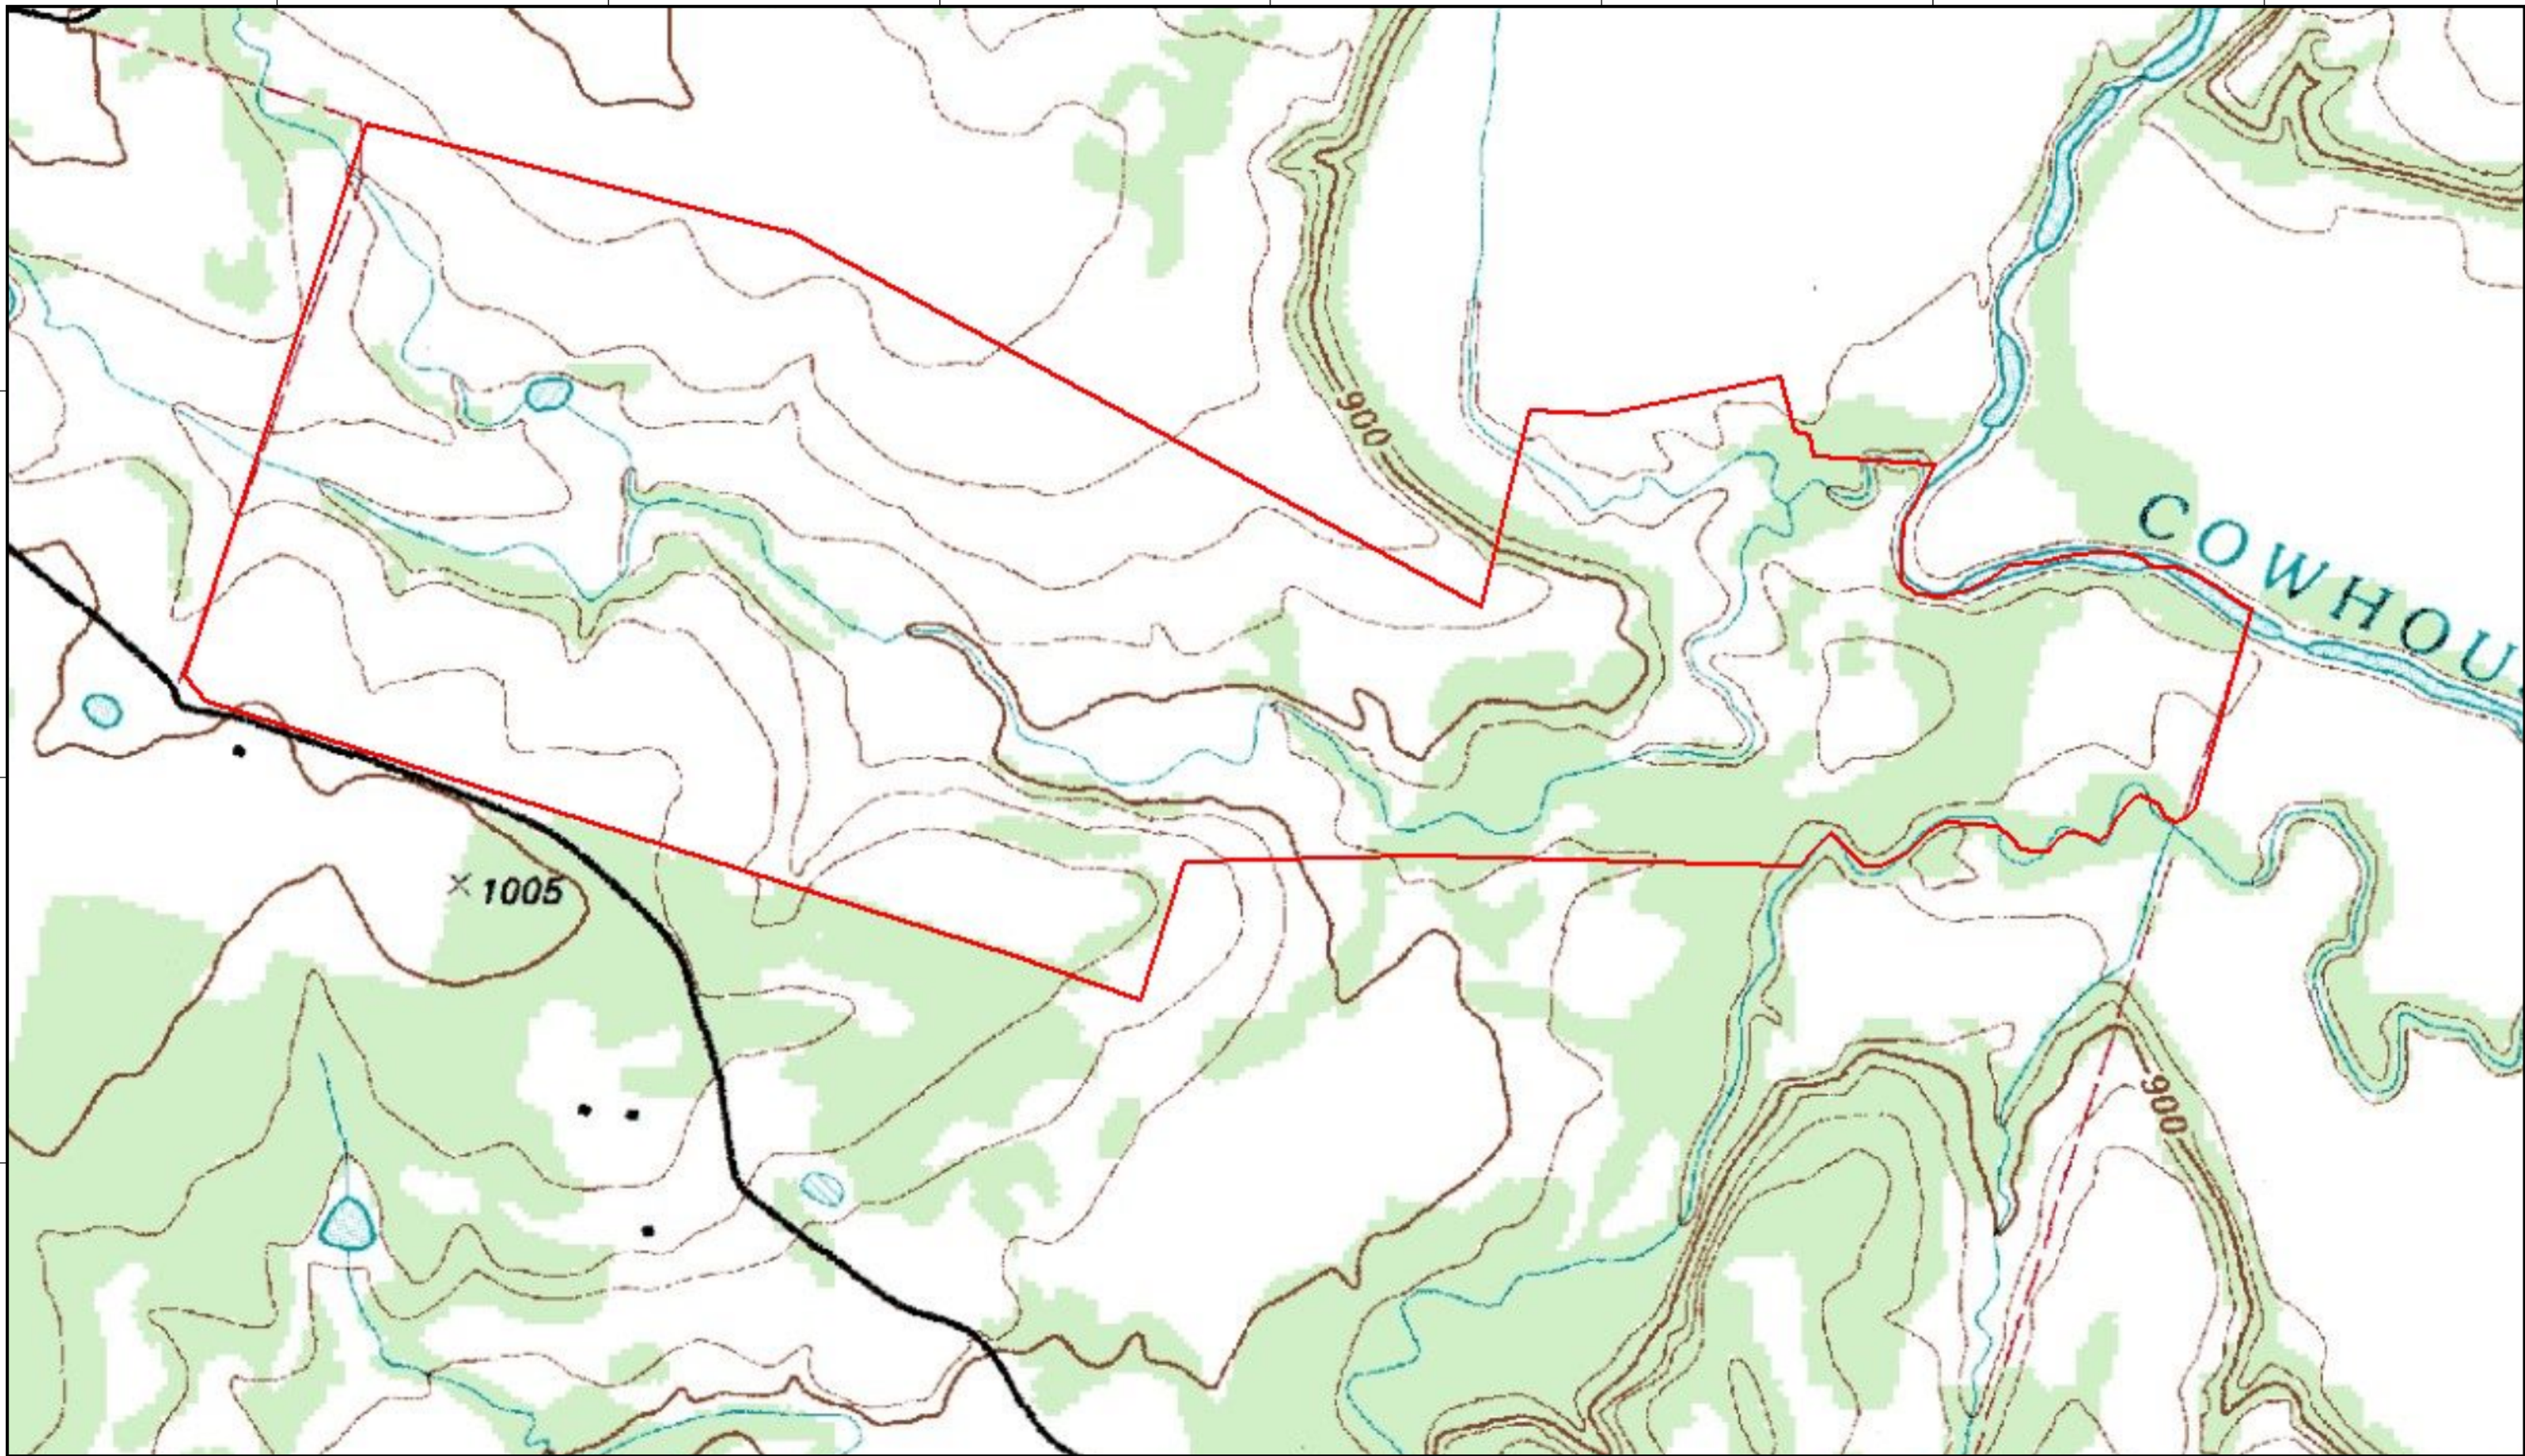

97°57'15"

97°57'

97°56'45"

97°56'30"

97°56'15"

97°56'

97°55'45"

31°23'45"

31°23'30"

31°23'15"

31°23'45"

31°23'30"

31°23'15"

97°57'15"

97°57'

97°56'45"

97°56'30"

97°56'15"

97°56'

97°55'45"

Universal Transverse Mercator (UTM) Projection Zone 14  
North American Datum of 1983

Magnetic declination of 3E at center of map  
on March 17, 2011