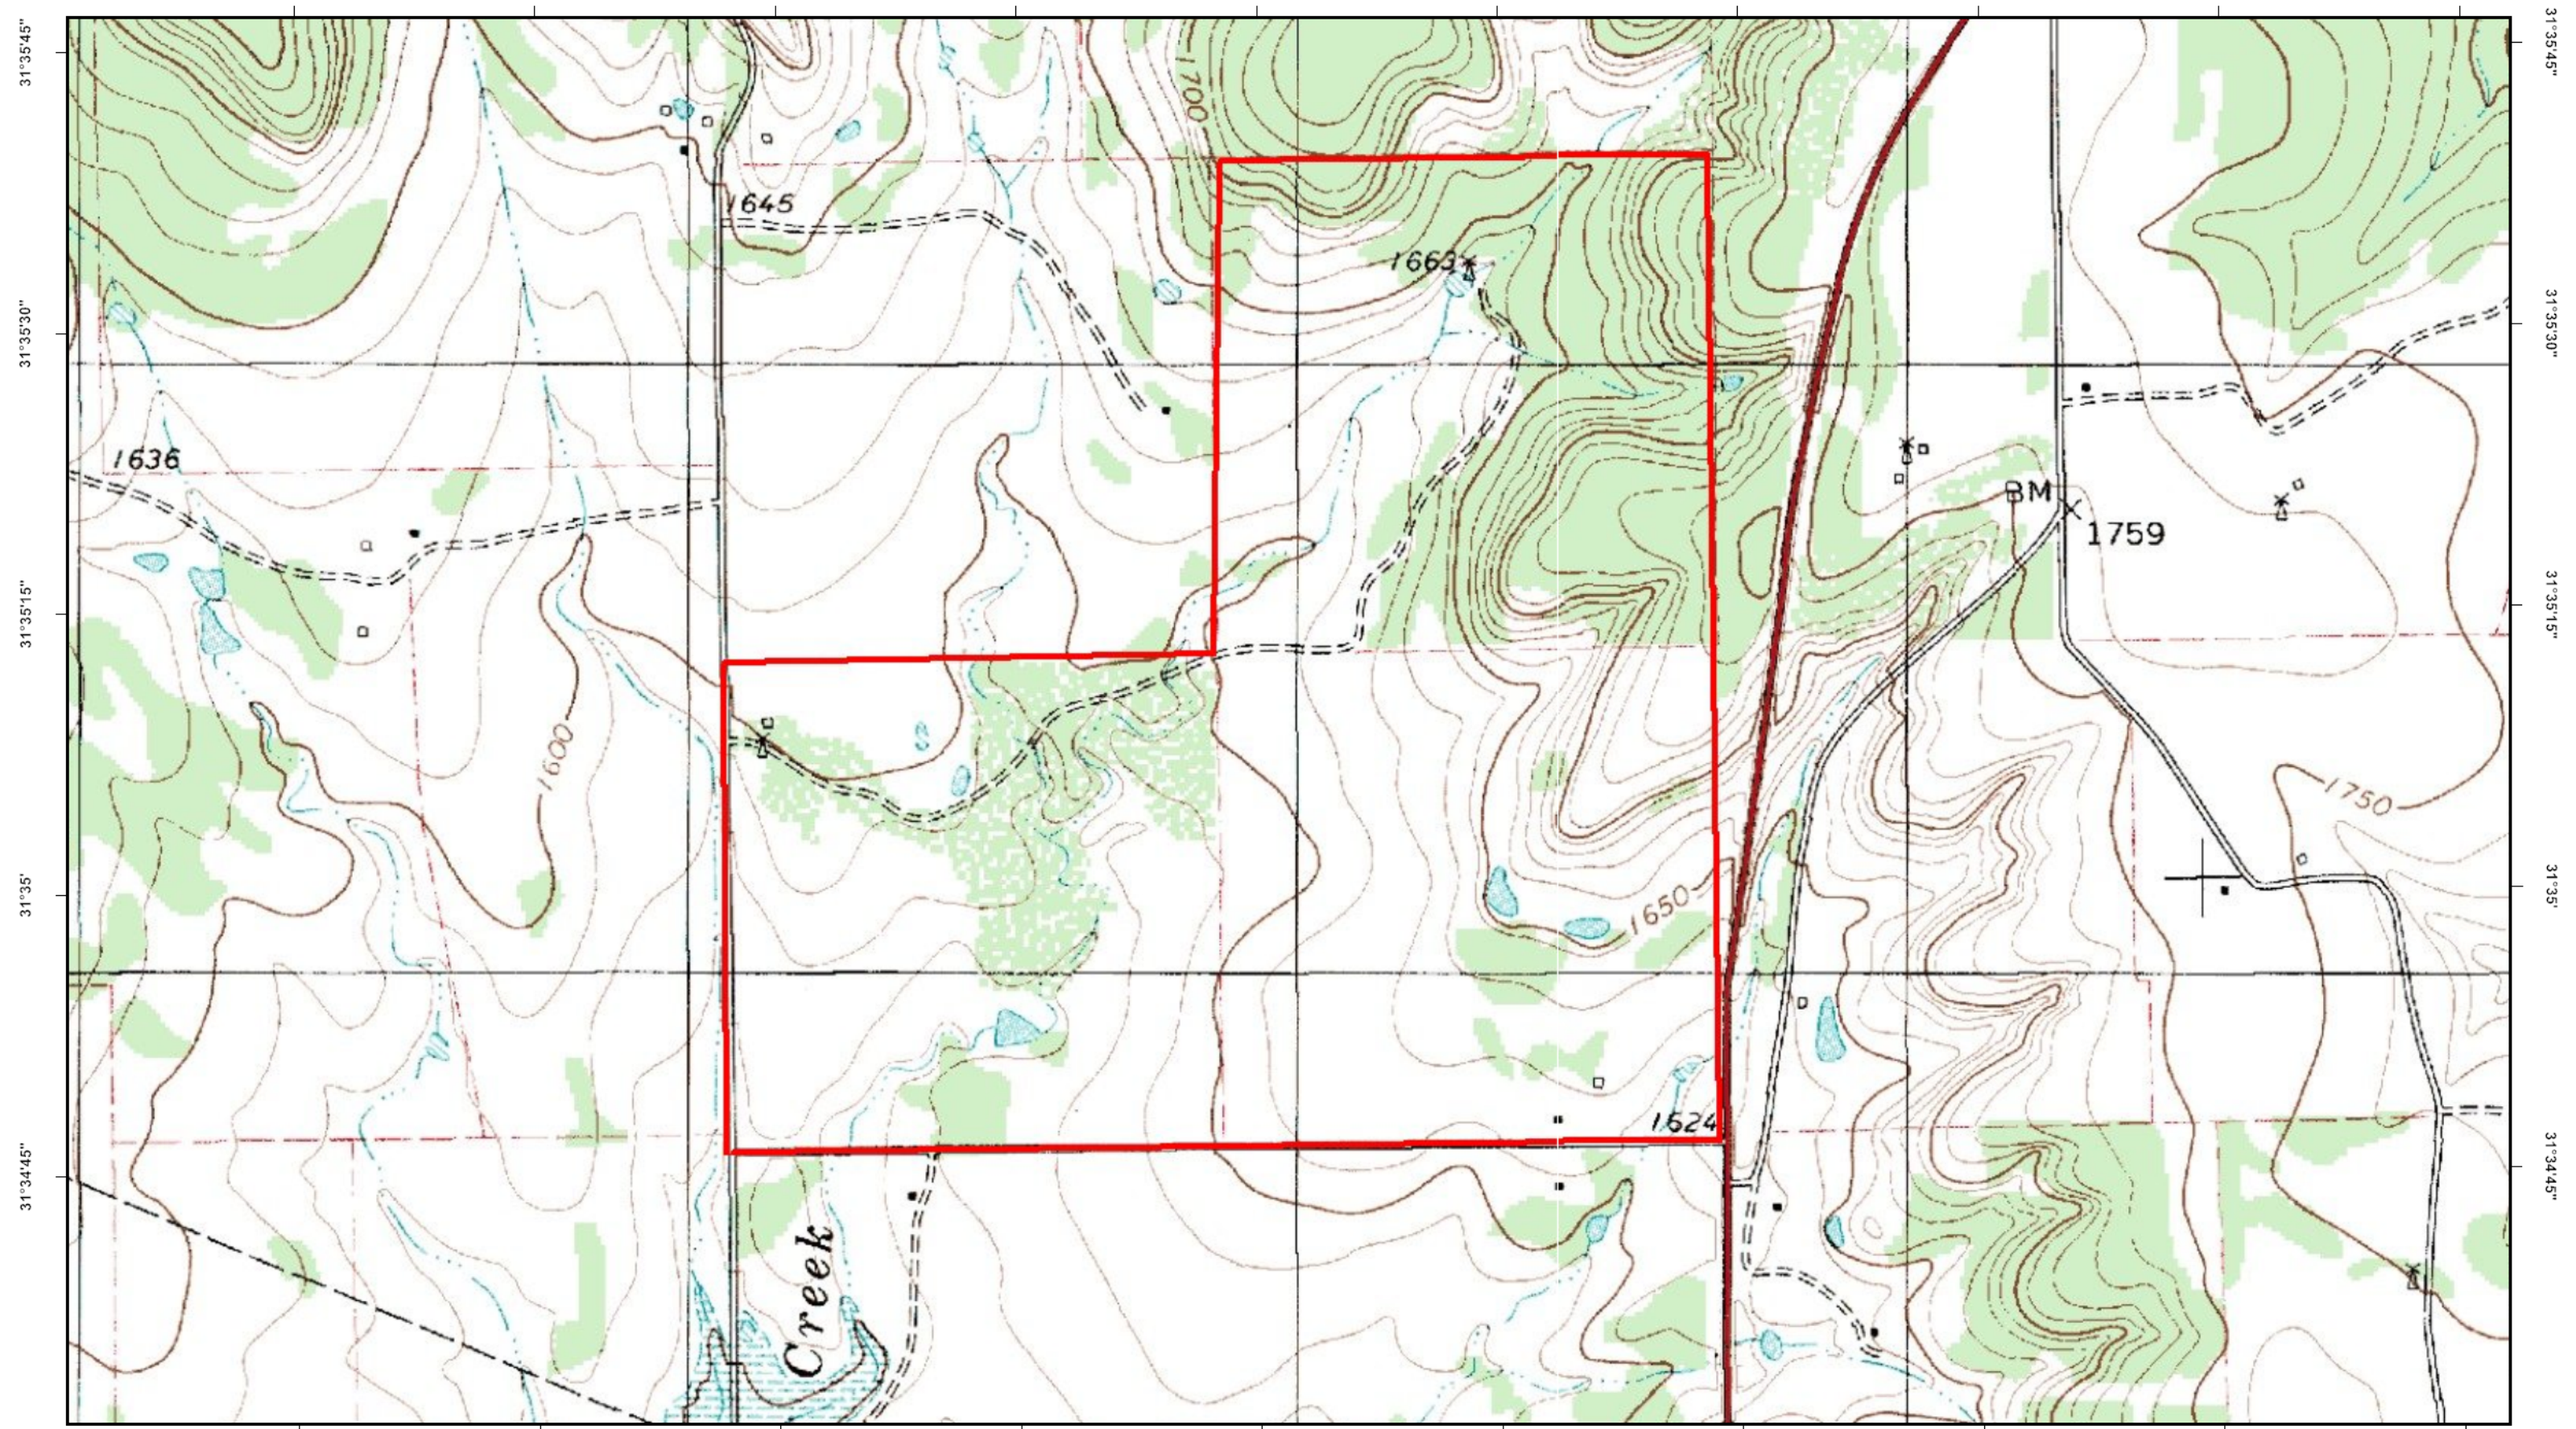

98°34'30" 98°34'15" 98°34' 98°33'45" 98°33'30" 98°33'15" 98°33' 98°32'45" 98°32'30" 98°32'15"

31°35'45"
31°35'30"
31°35'15"
31°35'
31°34'45"

31°35'45"
31°35'30"
31°35'15"
31°35'
31°34'45"

98°34'30" 98°34'15" 98°34' 98°33'45" 98°33'30" 98°33'15" 98°33' 98°32'45" 98°32'30" 98°32'15"

Universal Transverse Mercator (UTM) Projection Zone 14
North American Datum of 1983