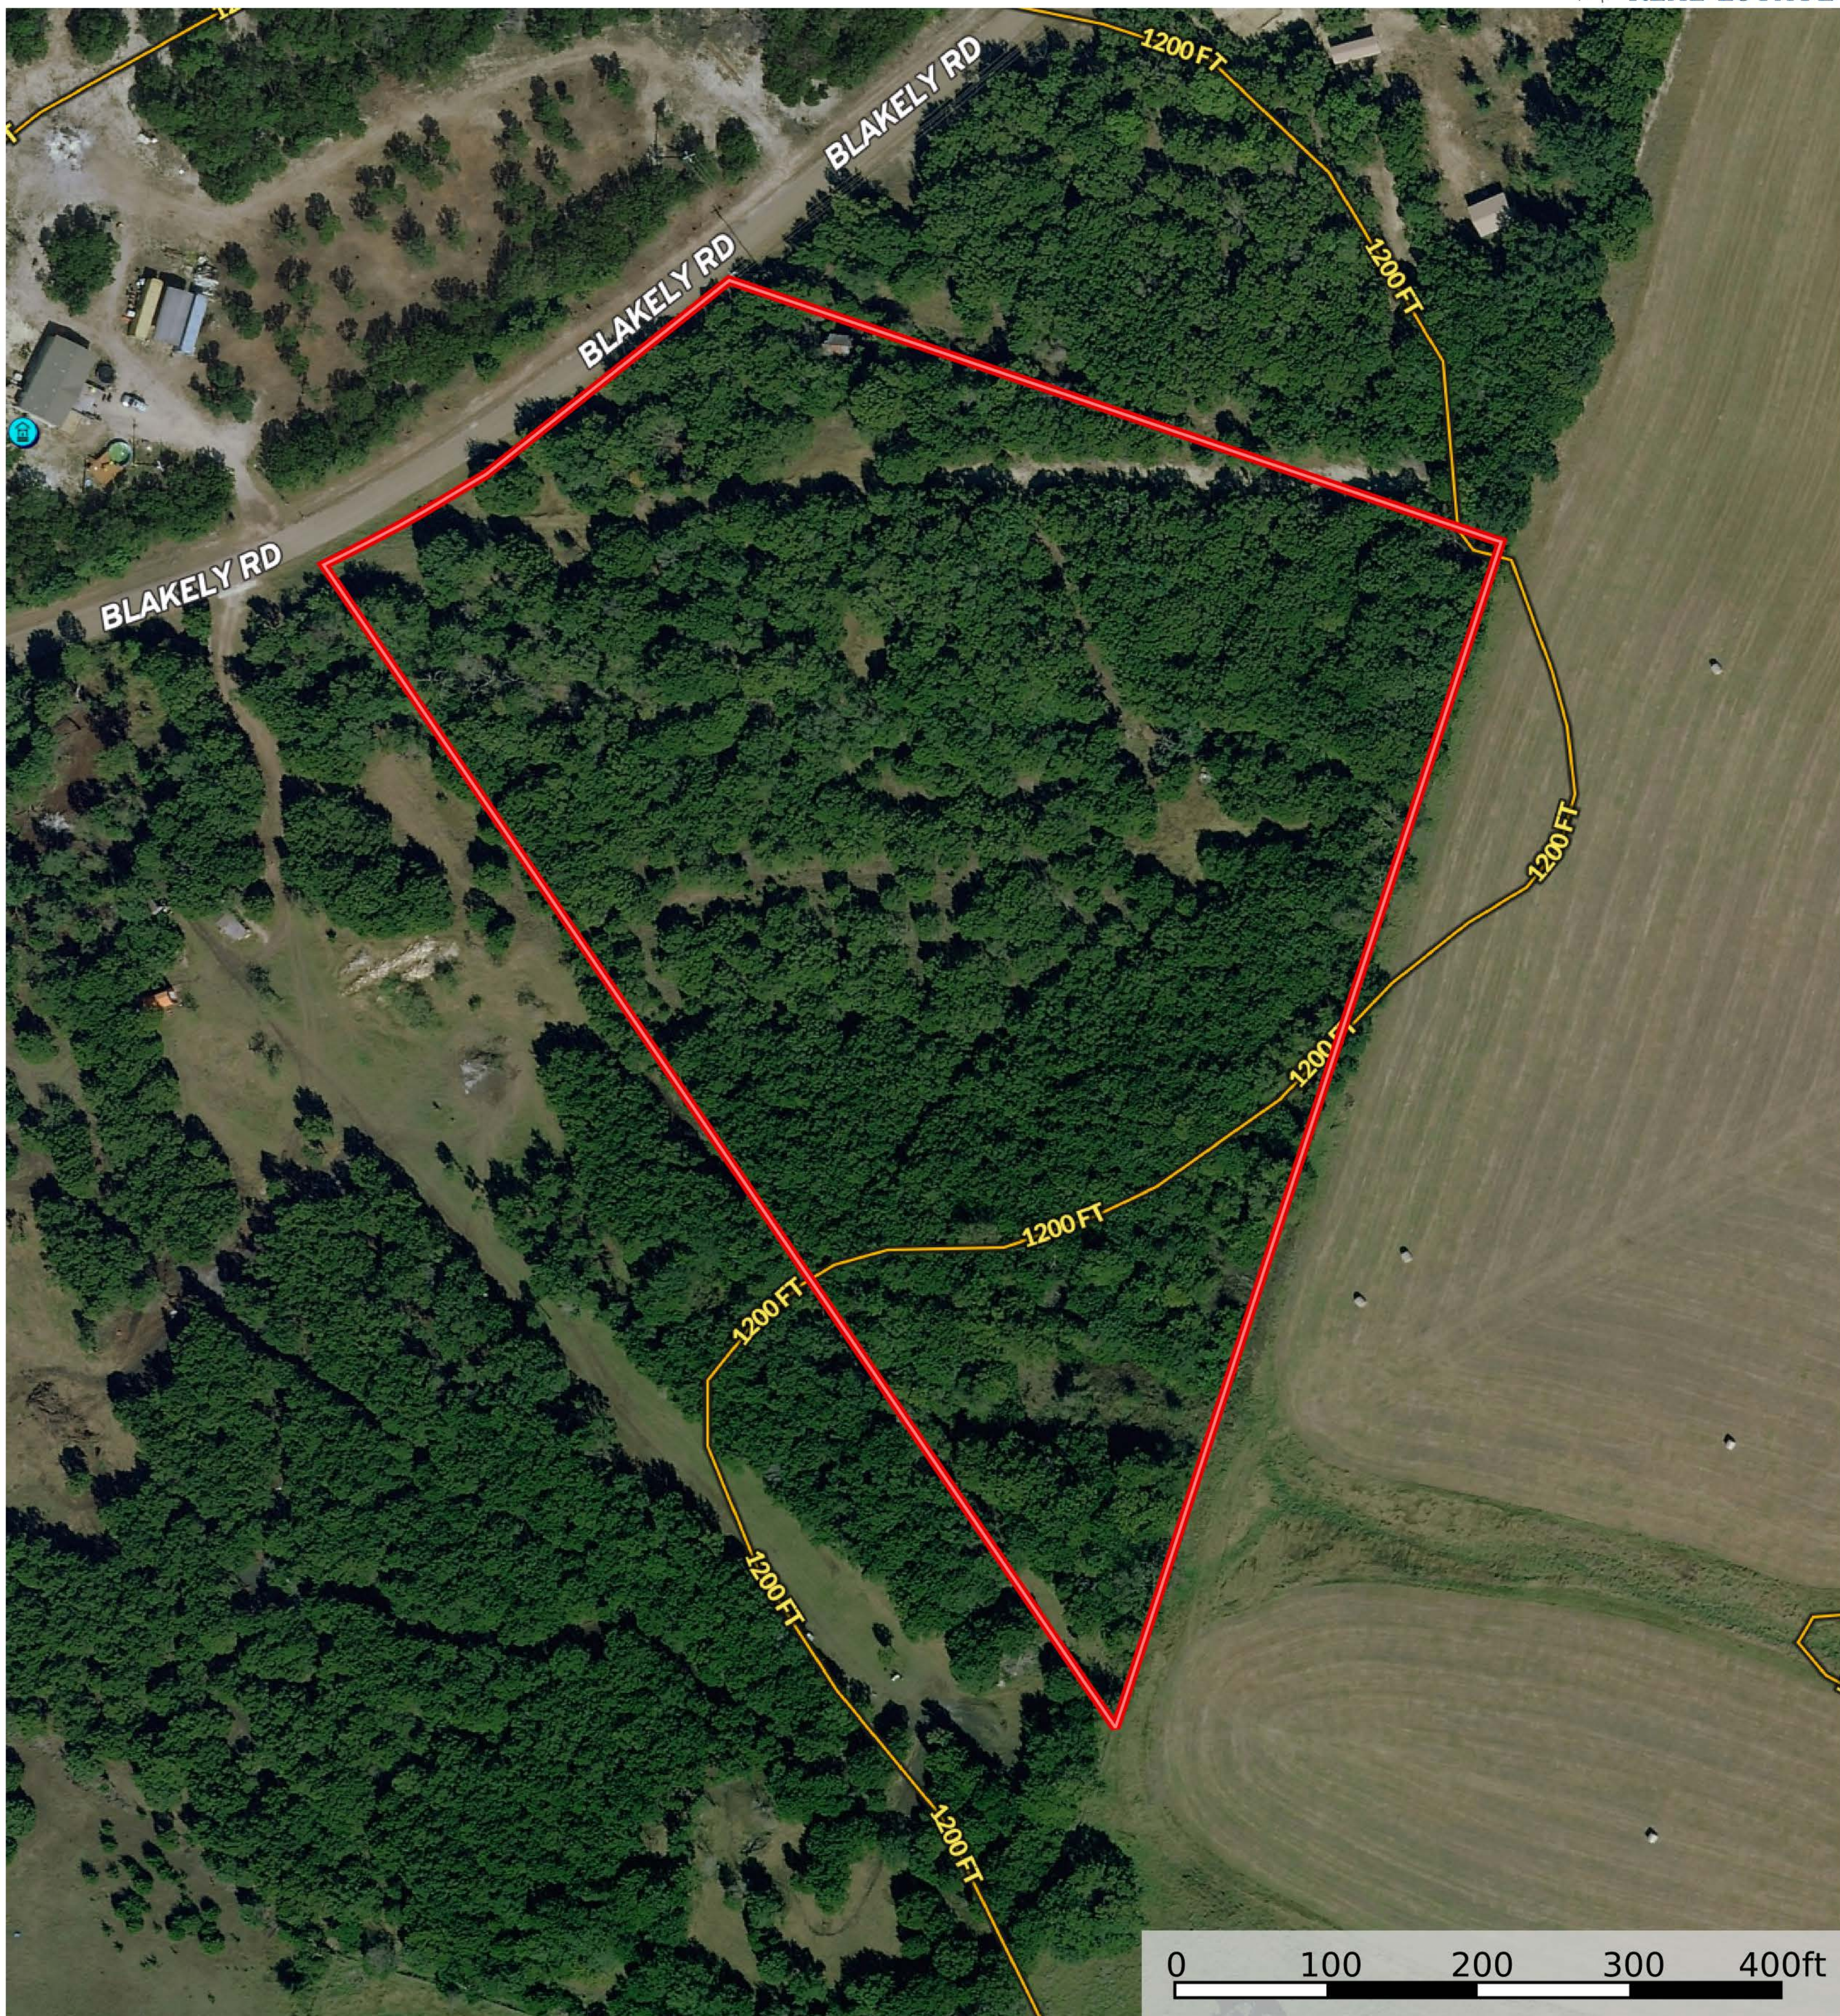

# 9.24 Acres Montgomery

Coryell County, Texas, 9.24 AC +/-

- Boundary
- Stream, Intermittent
- River/Creek
- Water Body
- Water Wells